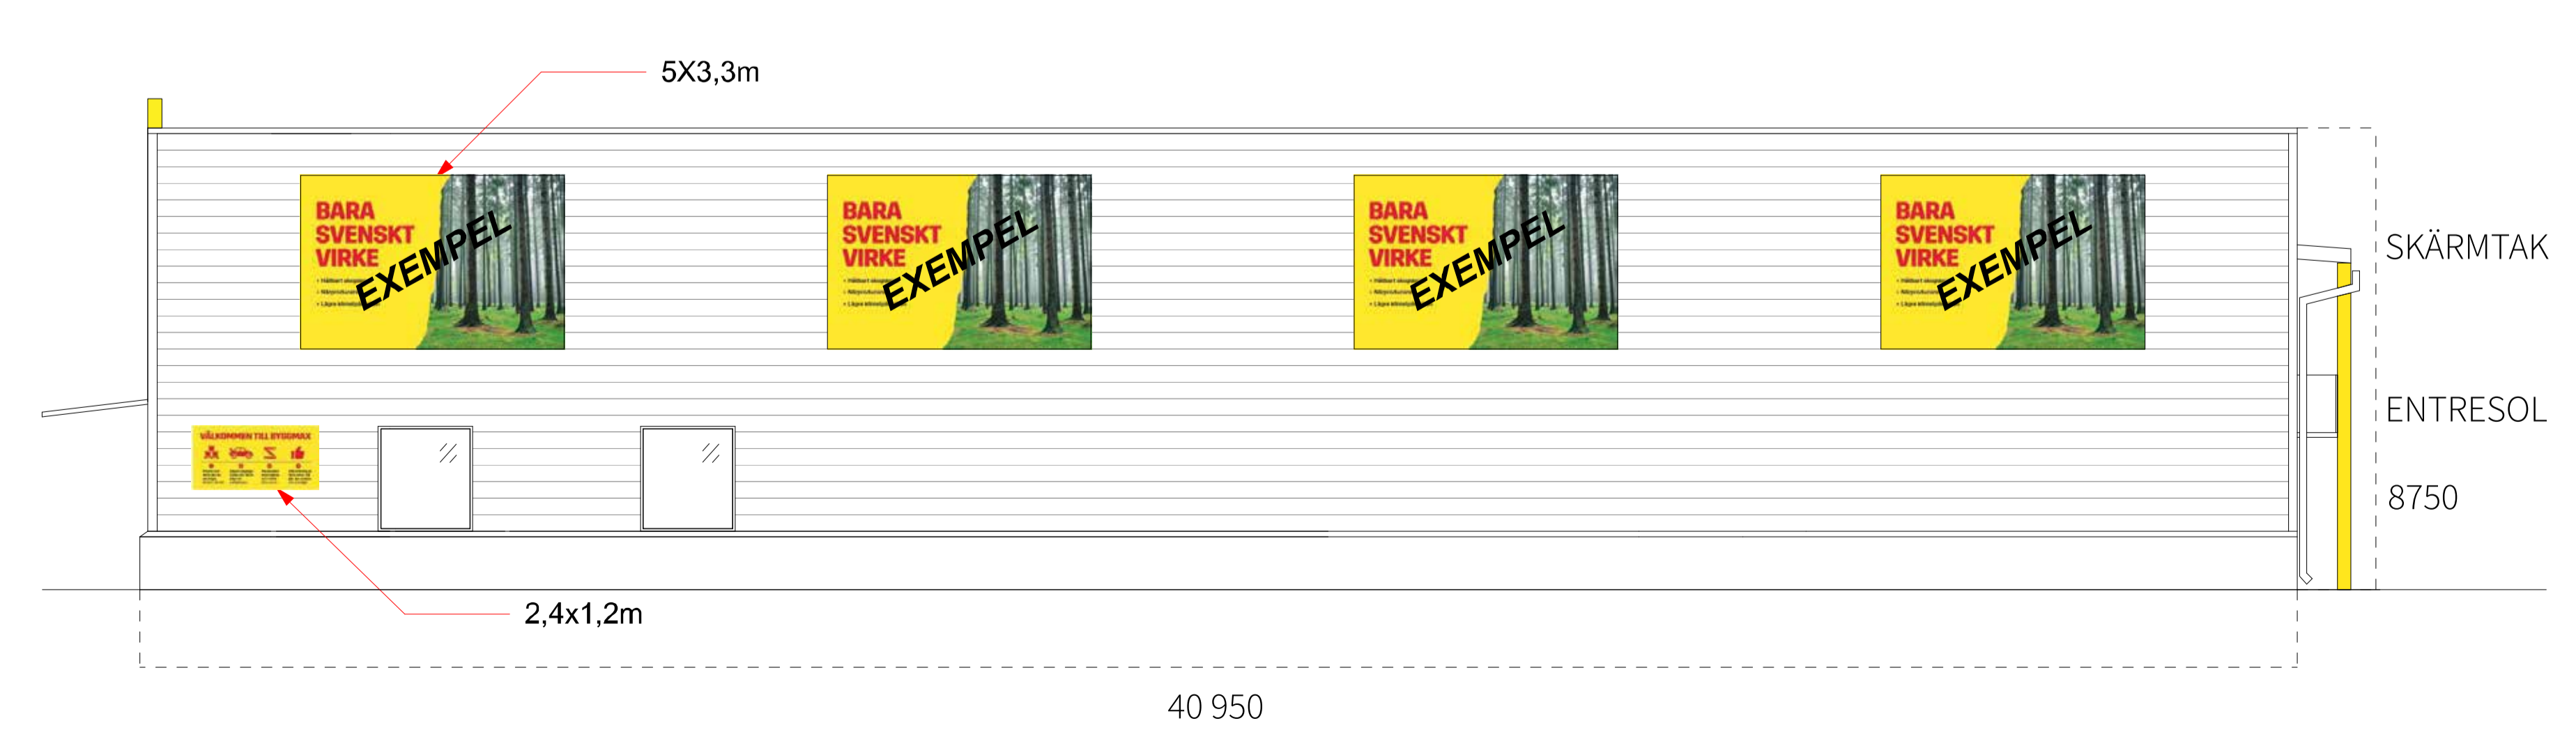

FASAD MOT SYDOST

UTVÄNDIG FÄRGSÄTTNING

Projektnamn: Alingsås
Kund: Byggmax
Skala: 1:100
Datum: 190624 (CL)
Rev: 1/1
Sida: 1/1

Abreco AB
Vasaplatsen 2
c/o Mindhammar Ekonomikonsult
413 34 Göteborg
0709-620843

Abreco