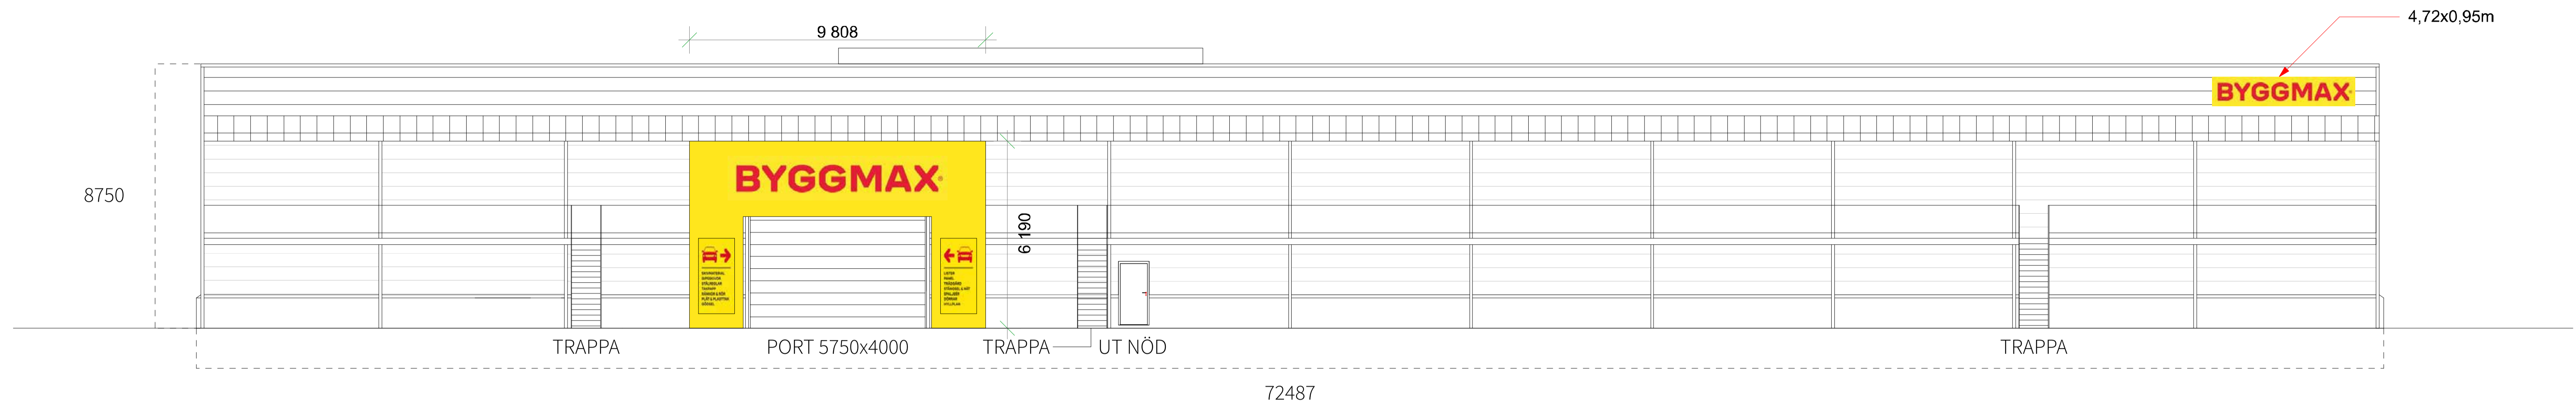

FASAD MOT NORDOST