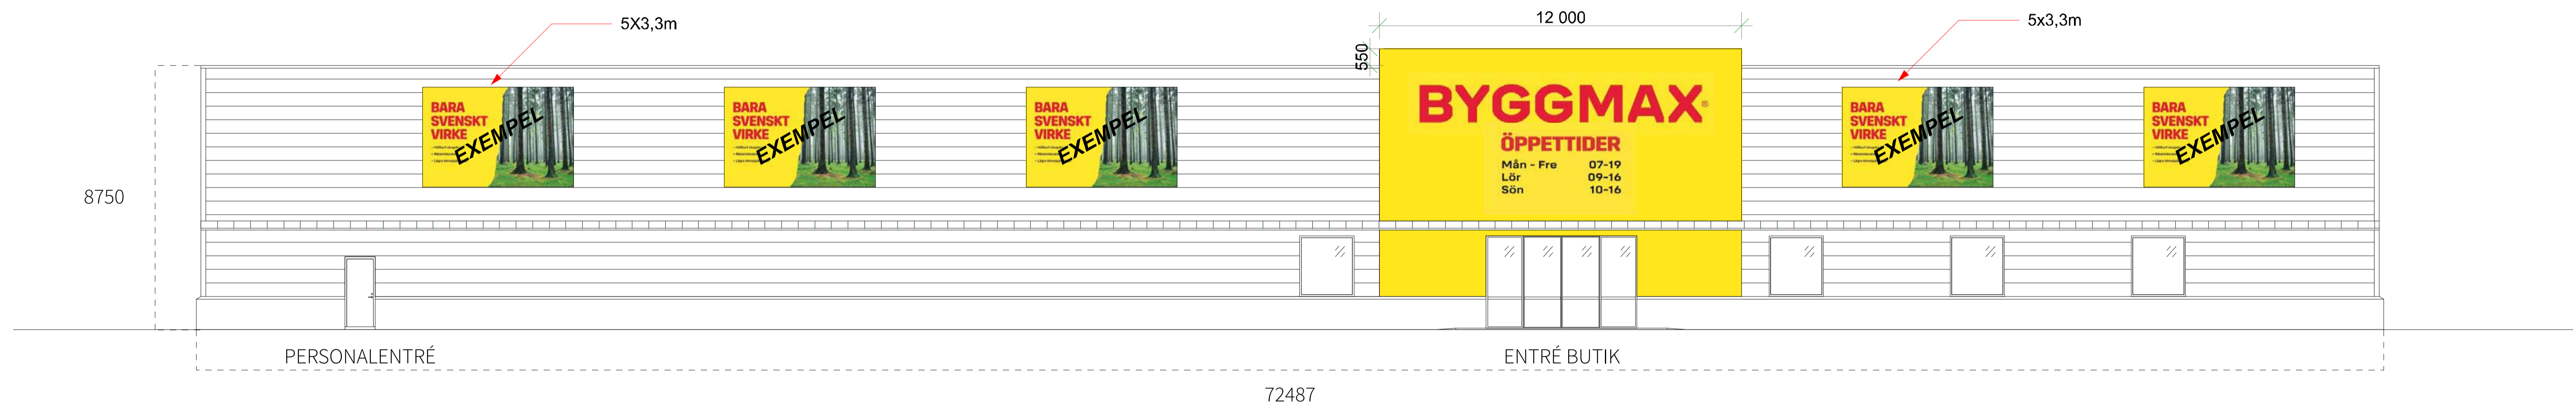

FASAD MOT SYDVÄST