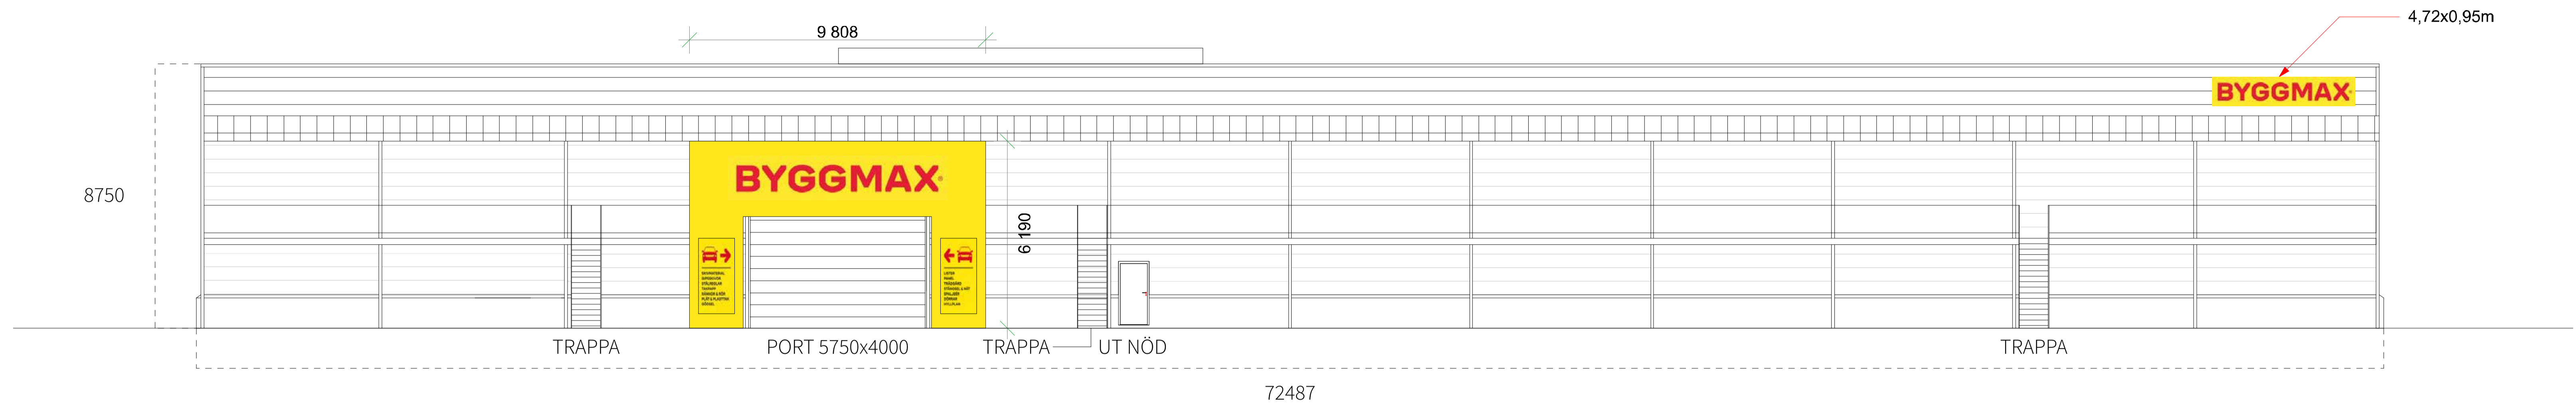

FASAD MOT NORDOST