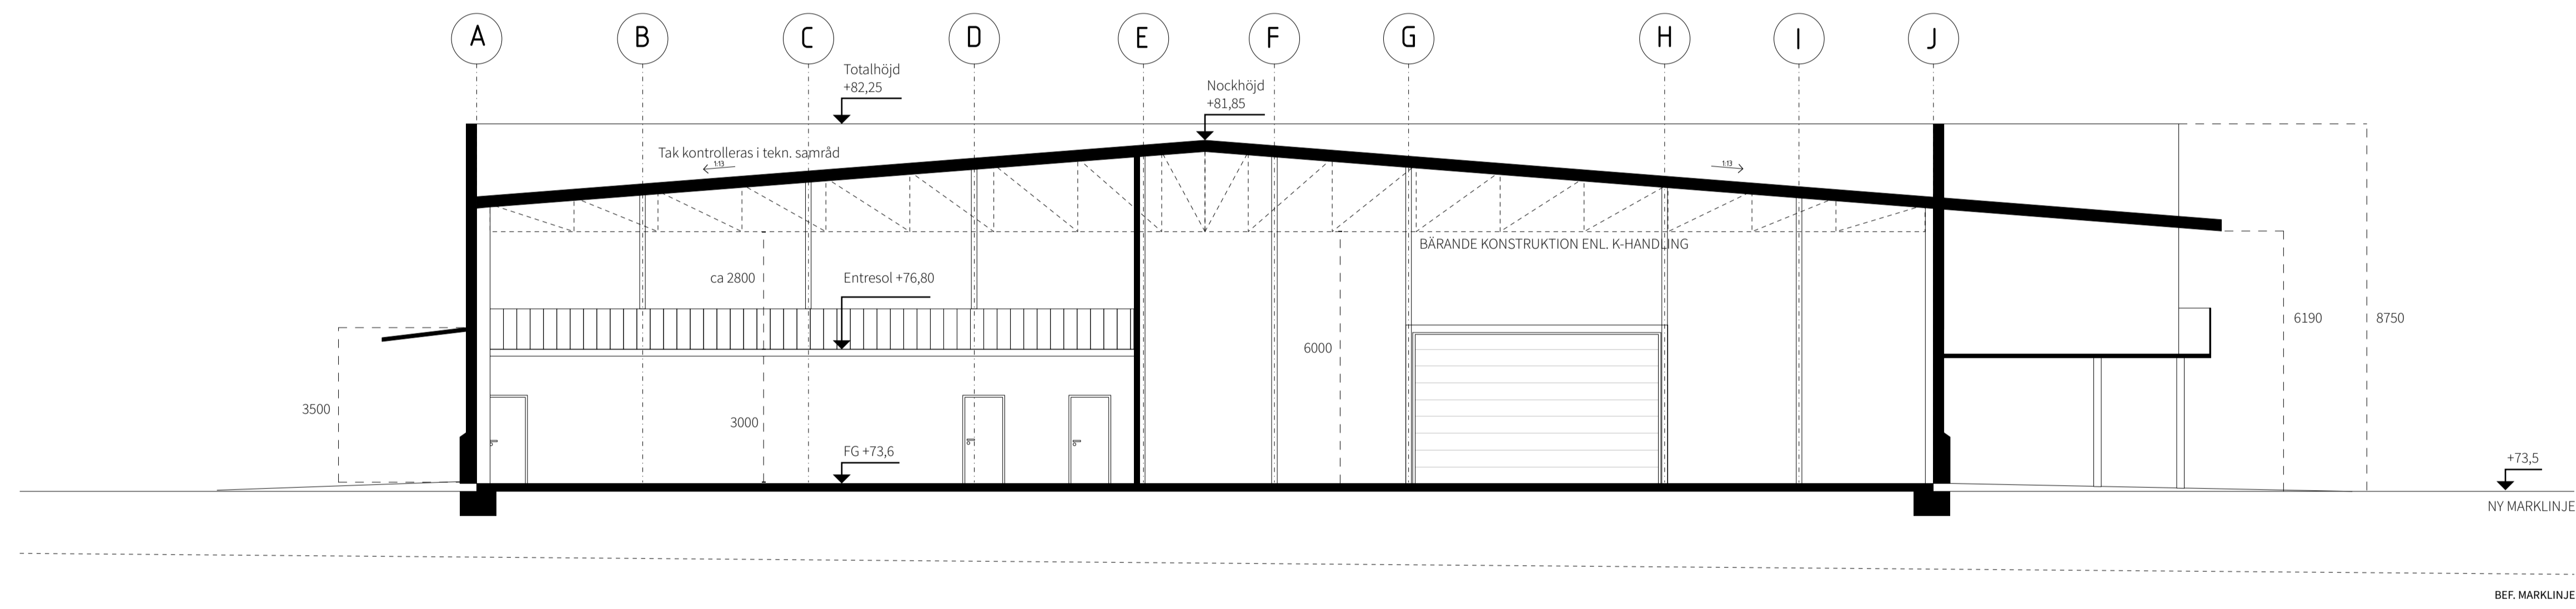

SEKTION A-A

Projektnamn: Alingsås	Skala: 1:100
Kund: Byggmax	Datum: 130624 (CL)
	Rev: A 130624 (CL)
	Sida: 1/1

Abreco AB
Vasaplatsen 2
c/o Mindhammar Ekonomikonsult
411 34 Göteborg
0709-620843